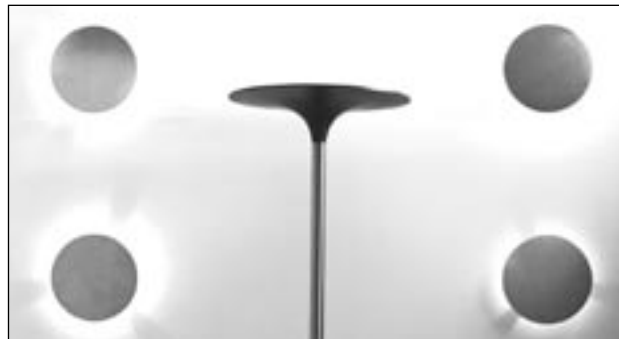

Eclipses and Torchiere