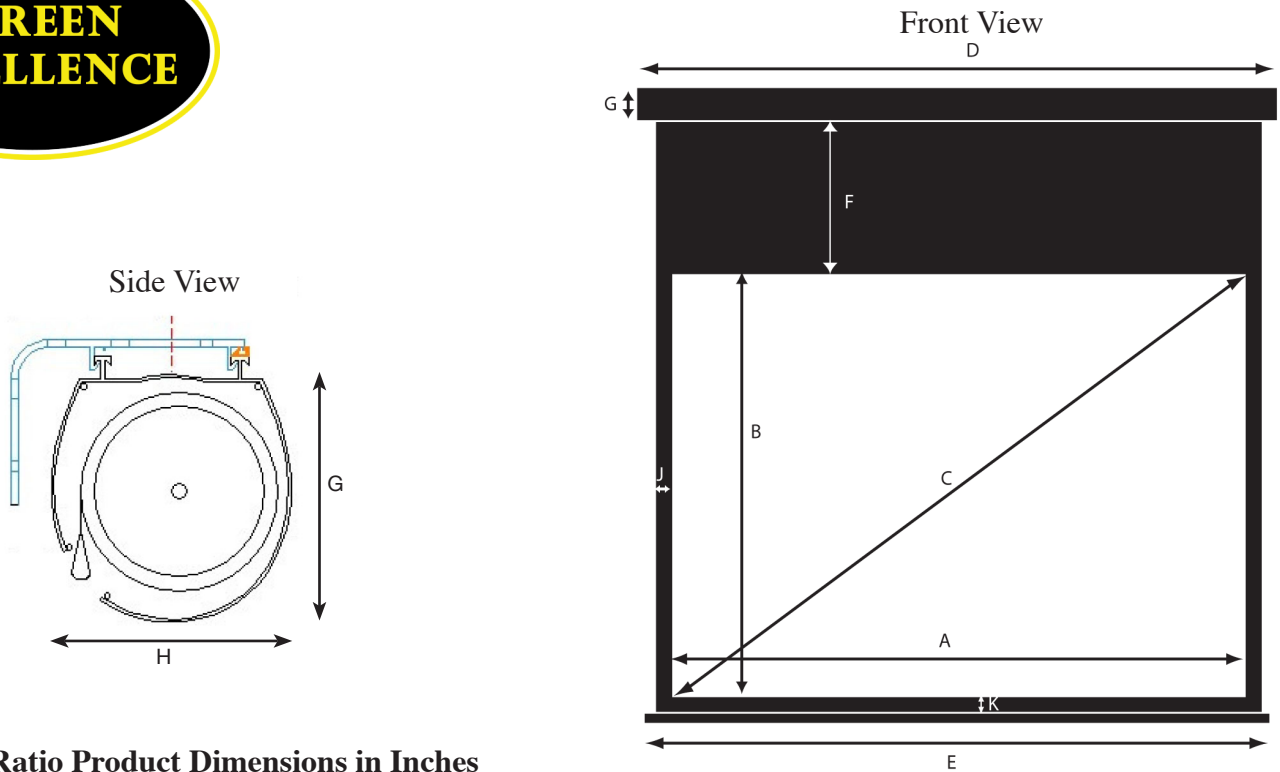

1.78 Aspect Ratio Product Dimensions in Inches

ITEM	DIMENSION	RM-70	RM-80	RM-90	RM-96	RM-100	RM-110	RM-120	RM-130	RM-140	RM-150	RM-160
A	IMAGE WIDTH	70	80	90	96	100	110	120	130	140	150	160
B	IMAGE HEIGHT	39.4	45	50.6	54	56.3	61.9	67.5	73.1	78.8	84.4	90
C	IMAGE DIAGONAL	80.3	91.8	103.3	110.1	114.7	126.2	137.7	149.2	160.6	172.1	183.6
D	CASING WIDTH	78.3	88.3	98.3	104.3	108.3	118.3	128.3	138.3	148.3	158.3	168.3
E	BATTEN LENGTH	76.0	86.0	96.0	102.0	106.0	116.0	126.0	136.0	146.0	156.0	166.0
F	STANDARD BLACK DROP	12	12	12	12	12	12	11.2	5.6	12	12	12
	EXTRA BLACK DROP AVAIL	23.6	18.0	12.4	9.0	10.4	4.8	0.0	0.0	11.5	5.9	0.3
	TOTAL BLACK DROP AVAIL	35.6	30.0	24.4	21.0	22.4	16.8	11.2	5.6	23.5	17.9	12.3

2.37 Aspect Ratio Product Dimensions in Inches

ITEM	DIMENSION	RM-70	RM-80	RM-90	RM-96	RM-100	RM-110	RM-120	RM-130	RM-140	RM-150	RM-160
A	IMAGE WIDTH	70	80	90	96	100	110	120	130	140	150	160
B	IMAGE HEIGHT	29.5	33.8	38.0	40.5	42.2	46.4	50.6	54.9	59.1	63.3	67.5
C	IMAGE DIAGONAL	76.0	86.8	97.7	104.2	108.5	119.4	130.2	141.1	152.0	162.8	173.7
D	CASING WIDTH	78.3	88.3	98.3	104.3	108.3	118.3	128.3	138.3	148.3	158.3	168.3
E	BATTEN LENGTH	76.0	86.0	96.0	102.0	106.0	116.0	126.0	136.0	146.0	156.0	166.0
F	STANDARD BLACK DROP	12	12	12	12	12	12	12	12	12	11.7	7.5
	EXTRA BLACK DROP AVAIL	33.5	29.2	25.0	22.5	20.8	16.6	12.4	8.1	3.9	0.0	0.0
	TOTAL BLACK DROP AVAIL	45.5	41.2	37.0	34.5	32.8	28.6	24.4	20.1	15.9	11.7	7.5

Dimensions for Both Aspect Ratio Products in Inches

ITEM	DIMENSION	RM-70	RM-80	RM-90	RM-96	RM-100	RM-110	RM-120	RM-130	RM-140	RM-150	RM-160
G	CASING HEIGHT	4.33"	4.33"	4.33"	4.33"	5.5"	5.5"	5.5"	5.5"	5.5"	5.5"	5.5"
H	CASING DEPTH	4"	4"	4"	4"	5.1"	5.1"	5.1"	5.1"	5.1"	5.1"	5.1"
J	BLACK BORDER - SIDES	3"	3"	3"	3"	3"	3"	3"	3"	3"	3"	3"
K	BLACK BORDER - BOTTOM	3"	3"	3"	3"	3"	3"	3"	3"	3"	3"	3"
	FRONT BATTEN DIA.	0.31"	0.31"	0.31"	0.31"	0.31"	0.31"	0.31"	0.31"	0.31"	0.31"	0.31"
	REAR BATTEN DIA.	0.63"	0.63"	0.63"	0.63"	0.63"	0.63"	0.63"	0.63"	0.63"	0.63"	0.63"
	BACK OF SCREEN TO BACK OF CASING	0.5"	0.5"	0.5"	0.5"	0.6"	0.6"	0.6"	0.6"	0.6"	0.6"	0.6"